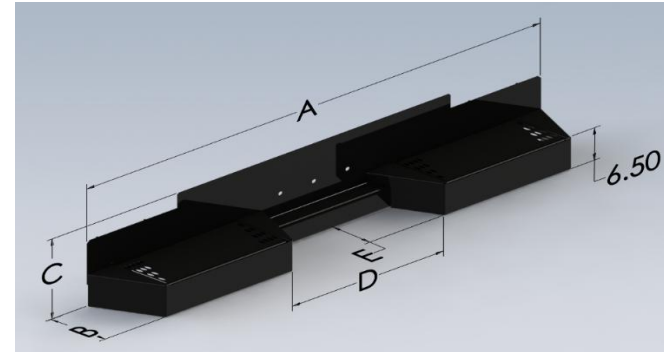

SERVICE BODY OPTION

GRIP STRUT RECESS BUMPER WITH KNAP-LINER

GRIP STRUT RECESS BUMPERS ARE COATED WITH BLACK KNAP LINER. GRIP STRUT IS A SERRATED SAFETY GRATING PROVIDING A NON-SLIP SURFACE. KNAP LINER IS A DURABLE BLACK SPRAY ON COMPOSITE LINER

THIS PANEL INTENTIONALLY LEFT BLANK

GRIP STRUT

Service Bodies	Width	Option	Wt.	Price
Aluminum Service Body	81.5	27200070	97	
Aluminum Service Body D54	94	20073480	105	
Aluminum Service Body D41	81.5	20068470	95	
Aluminum Service Body D49	89	20068670	104	

DIMENSIONS

Service Bodies	A	B	C	D	E
Aluminum Service Body	81.13	9.88	15.98	27.00	6.68
Aluminum Service Body D54	93.63	9.88	15.98	27.00	6.68
Aluminum Service Body D41	81.13	9.88	15.98	27.00	6.68
Aluminum Service Body D49	88.63	9.88	15.98	27.00	6.68