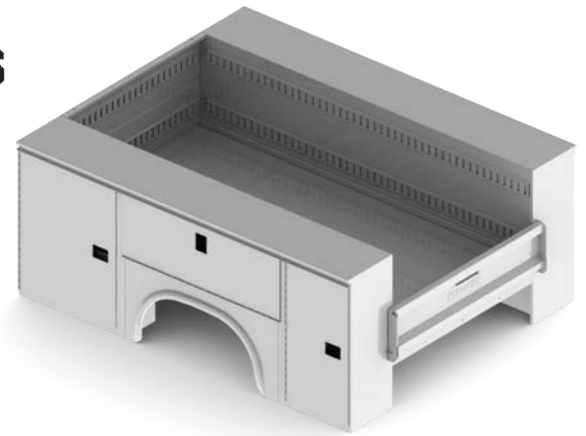

E-TRACK CONFIGURATIONS

- Options for E-Track in the high and low position on cargo sides and bulkhead of Service Bodies, KUVs and KUVccs.
- All accessories come zinc electroplated with clear chrome post treatment for durability

ACCESSORIES

SINGLE HOOK

- Universal clip for hanging a variety of items
- Double clip for stability

LARGE HOOK/LADDER HOLDER

- Larger hook to accommodate larger items
- Use two large hooks to hang ladders and other long items
- Double clip for stability

RING HOLDER

- Designed for storing items vertically in the load space
- Holds 6" PVC tubing
- Double clip for stability

TIRE RETAINER

- Adjustable slot to accommodate a variety of tire/wheel sizes
- Double clip for stability

TAILBOARD CHANNEL

- Accommodates two-by-boards to separate the floor space of the cargo area

SINGLE TANK HOLDER

- Designed to hold a single 12 inch tank vertically

DOUBLE TANK HOLDER

- Designed to hold two 9 inch tanks vertically