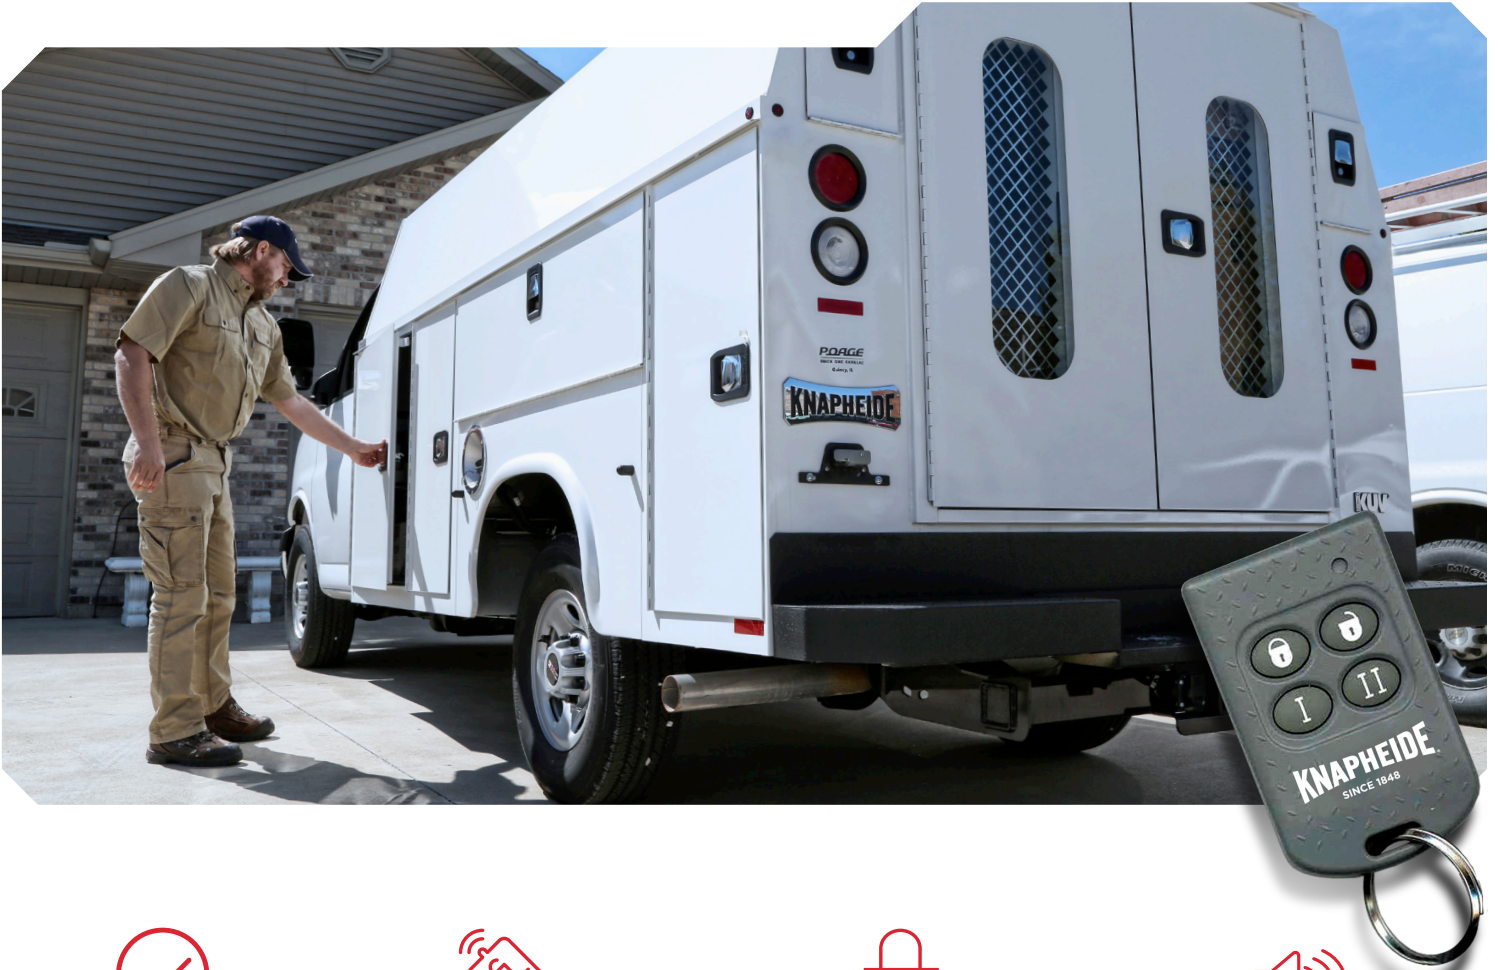

// KNAPHEIDE

POWER LOCKS

Available on most Knapheide KUV and Service Bodies

Integration with the chassis keyless entry system (if equipped) allows for both body and cab to be operated with chassis key fob

Enhanced security and increased efficiency with one push of a button to lock or unlock all doors

Audible signals inform user when compartments lock, unlock, or if compartment door is open and unsecured while attempting to lock