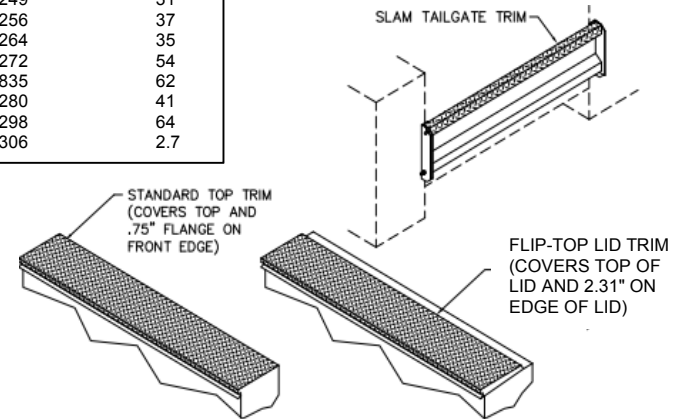

ALUMINUM TREADPLATE TRIM KIT

.100" BRIGHT ALUMINUM TREADPLATE TRIM ATTACHED USING RECOMMENDED STRUCTURAL ADHESIVE. KIT INCLUDES TRIM FOR COMPARTMENT TOPS (FLIP-TOP OR STANDARD), TRIM FOR TOP OF SLAM TAILGATE, AND MOUNTING INSTRUCTIONS. TRIM WILL HAVE TO BE CUT TO LENGTH BY DISTRIBUTOR FOR FLIP-TOP LIDS THAT ARE NOT FULL BODY LENGTH. TRIM FOR SLAM TAILGATE MAY ALSO BE ORDERED SEPARATELY. SPECIFY BODY MODEL WHEN ORDERING ANY TRIM KIT. KITS AVAILABLE LOOSE ONLY WITH THE FOLLOWING EXCEPTIONS:

- COMPACT BODIES OR WESTERNER BODIES
- 80", 82" OR 157" BODIES
- LINE BODIES OR CRANE BODIES
- BODIES WITH CANOPY ROOFS
- STANDARD BODIES WITH TELESCOPIC SLIDING ROOFS
- BODIES WITH CORNER MOUNTED CRANE KIT INSTALLED
- BODIES WITH RAISED FRONT COMPARTMENTS

OPTION NO.	WEIGHT
77009249	31
77009256	37
77009264	35
77009272	54
77009835	62
77009280	41
77009298	64
77009306	2.7