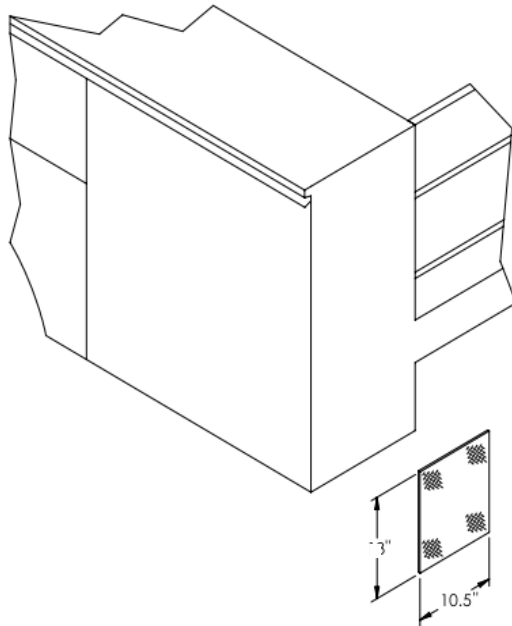

SERVICE BODY OPTION

ROCK GUARDS

ROCK GUARDS ARE CONSTRUCTED OF BRIGHT FINISH .100" ALUMINUM TREADPLATE. ROCK GUARDS ARE PROVIDED LOOSE ONLY IN A KIT WHICH INCLUDES TWO ROCK GUARDS AND INSTALLATION INSTRUCTIONS. THE WEIGHT OF THE ROCK GUARDS IS 3 POUNDS PER SET. THE ROCK GUARDS ARE DESIGNED TO FIT ALL BODIES WITHOUT MODIFICATION WITH THE FOLLOWING EXCEPTIONS:

- NOTCHING REQUIRED TO CLEAR GAS VENT LOUVERS IF THE OPTION HAS BEEN ORDERED
- NOTCHING REQUIRED TO CLEAR CAB ON KUV SERIES BODIES MOUNTED ON CUTAWAY CHASSIS
- NOTCHING REQUIRED TO CLEAR TORSION FLOOR OR CRK