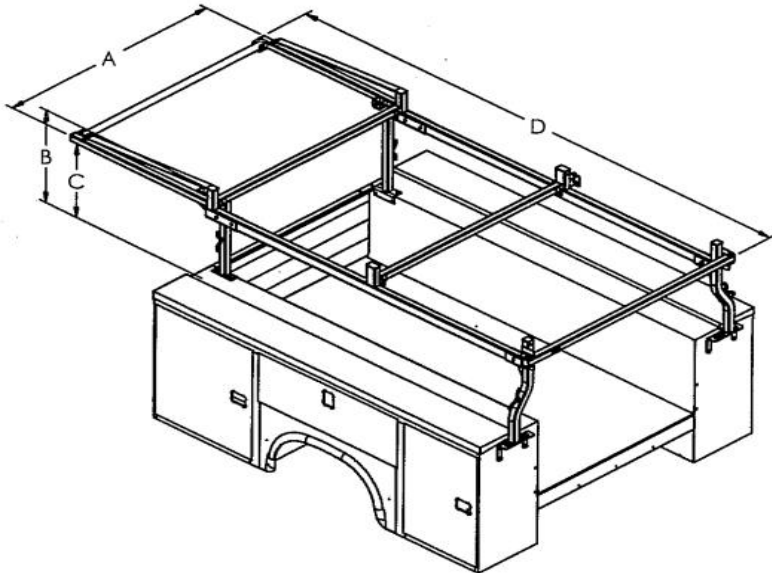

SERVICE BODY OPTION

KNAPHEIDE UTILITY RACK

UTILITY RACK AND ALL MOUNTING BRACKETS COME STANDARD BLACK OR WHITE PAINTED. MOUNTING HARDWARE IS ZINC PLATED. THE VERTICAL POSTS, CROSS BARS & OVERHANG BARS ARE 2" SQUARE TUBE, THE FRONT TUBE IS 2" ROUND TUBING AND SIDE MEMBERS ARE 2" X 3" RECTANGULAR TUBE. REAR BAR SWINGS AWAY AND CENTER CROSS BAR CAN BE REMOVED AND STOWED ABOVE CAB. SIDE DESIGN FOR FORKLIFT LOADABILITY. LOAD CARRYING CAPACITY IS 1,000 LBS. AND THE WEIGHT OF THE UTILITY RACK IS SHOWN IN THE TABLE. AVAILABLE IN TWO WIDTHS, THREE HEIGHTS AND FOUR LENGTHS FOR APPLICATION LISTED. THE UTILITY RACK CAN BE USED ON 96", 108" AND 132" LONG BODIES WITH THE FOLLOWING EXCEPTIONS:

- WESTERNER BODIES, LINE BODIES, KUV/KC BODIES AND KSS BODIES
- D38 BODIES, W & XW BODIES, 80" & 82" BODIES AND PLUS 50 BODIES
- SPRINTER AND ISUZU BODIES
- BODIES WITH CRANE REINFORCEMENT KIT
- BODIES WITH CANOPY ROOF
- 129-FTRP BODIES
- NOT COMPATIBLE WITH TELESCOPIC SLIDING ROOF
- NOT COMPATIBLE WITH RAISED FRONT VERTICAL COMPARTMENT
- NOT COMPATIBLE WITH C4500/5500 OR OTHER MEDIUM DUTY TRUCKS

KNAPHEIDE UTILITY RACK - CONTINUED

OPTION NO.		DIMENSIONS				WEIGHT
BLACK	WHITE	A	B	C	D	
77000321	77003242	62/67	26.3	20	141	246/251
77000354	77003499	62/67	30.3	24	141	250/255
77000487	77003515	62/67	34.3	28	141	254/259
77001964	77003663	62/67	26.3	20	153	263/268
77001972	77003671	62/67	30.3	24	153	267/272
77002087	77003747	62/67	34.3	28	153	271/276
77002095	77003754	62/67	26.3	20	164	257/262
77002186	77003796	62/67	30.3	24	164	261/266
77002319	77003861	62/67	34.3	28	164	265/270
77002509	77003879	62/67	26.3	20	176	280/285
77002582	77003994	62/67	30.3	24	176	284/289
77002673	77004976	62/67	34.3	28	176	288/293
77013420	77013430	62	46.3	40	176	419
77013400	77013410	67	37.3	31	172	324