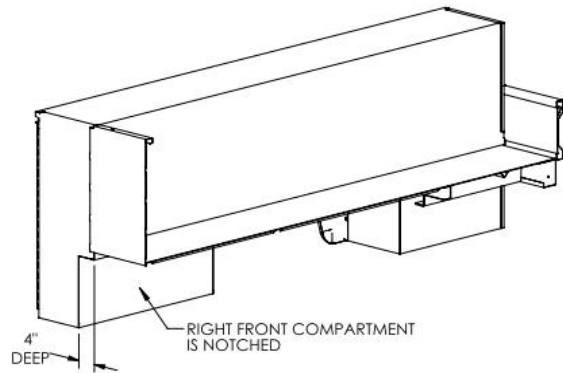

SERVICE BODY OPTION

FORD DEF TANK CUTOUT

RIGHT FRONT COMPARTMENT IS NOTCHED 4" DEEP TO CLEAR THE DEF TANK.
AVAILABLE INSTALLED ON 6108, 6108F, 6108F40, 6108LP

NOTE: FOR 10,000 GVWR & UNDER CHASSIS ONLY.

LED COMPARTMENT LIGHT KITS

LED COMPARTMENT LIGHT KITS UTILIZE FLEXIBLE LED STRIP LIGHTS WITH PRESSURE-SENSITIVE ADHESIVE BACKING FOR EASY ATTACHMENT TO THE INSIDE OF THE COMPARTMENTS. A COMBINATION OF 12", 24", AND 47" LIGHTS ARE PROVIDED IN KITS TO ACCOMMODATE SPECIFIC BODY APPLICATIONS. LIGHTS CONTAIN 18, 36, AND 71 WHITE DIODES RESPECTIVELY. LIGHT WIDTH IS 5/16", HEIGHT IS 1/8". ONE VERTICALLY ORIENTATED LIGHT IS PROVIDED FOR EACH VERTICAL COMPARTMENT, AND TWO ARE PROVIDED FOR HORIZONTAL COMPARTMENTS. THE WEIGHT OF EACH LIGHT KIT IS 3 LBS FOR BODIES 132" AND LESS AND 4 LBS FOR ALL OTHERS. LED COMPARTMENT LIGHT KITS ARE SHIPPED LOOSE ONLY AND DESIGNED TO BE CONNECTED TO AN UPFITTER SWITCH IN THE CAB, WHICH WILL CONTROL OPERATION OF ALL COMPARTMENT LIGHTS SIMULTANEOUSLY. FOR CHASSIS NOT HAVING FACTORY INSTALLED UPFITTER SWITCHES IN THE CAB, AN UPFITTER SWITCH KIT CONTAINING LIGHTED ROCKER SWITCH, POWER HARNESS WITH IN-LINE FUSE, AND INSTRUCTIONS IS AVAILABLE SEPARATELY. LED COMPARTMENT LIGHTS ARE AVAILABLE ONLY ON SELECTED MODELS SHOWN BELOW, WITH THE FOLLOWING EXCEPTIONS: