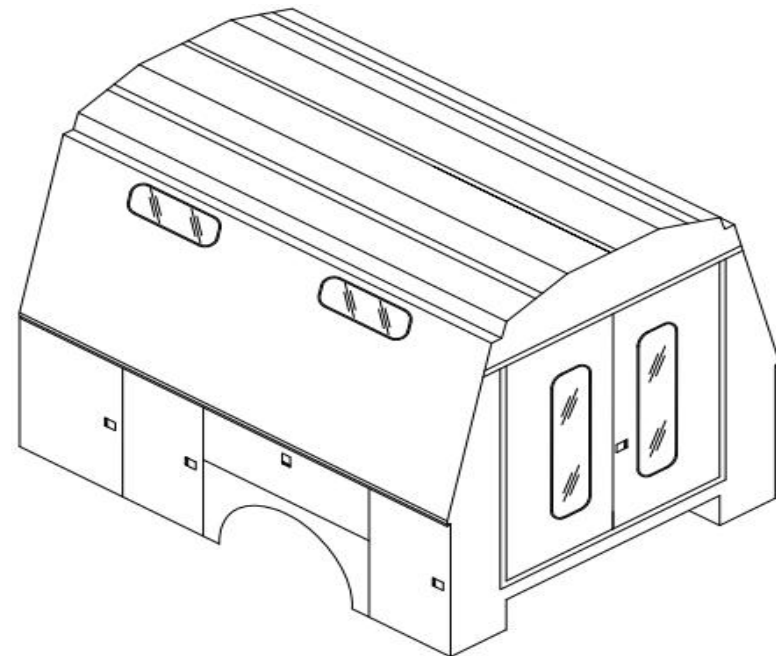

77009827	INSTALLED, GLASS IN SIDES OF KUV SERIES (NO SIDE DOORS)	
77007805	INSTALLED, GLASS IN SIDES OF KC SERIES (NO SIDE DOORS)	
77009199	INSTALLED, GLASS IN SIDES OF KC SERIES (WITH SIDE DOORS)	
Option No.	APPLICATION	PRICE