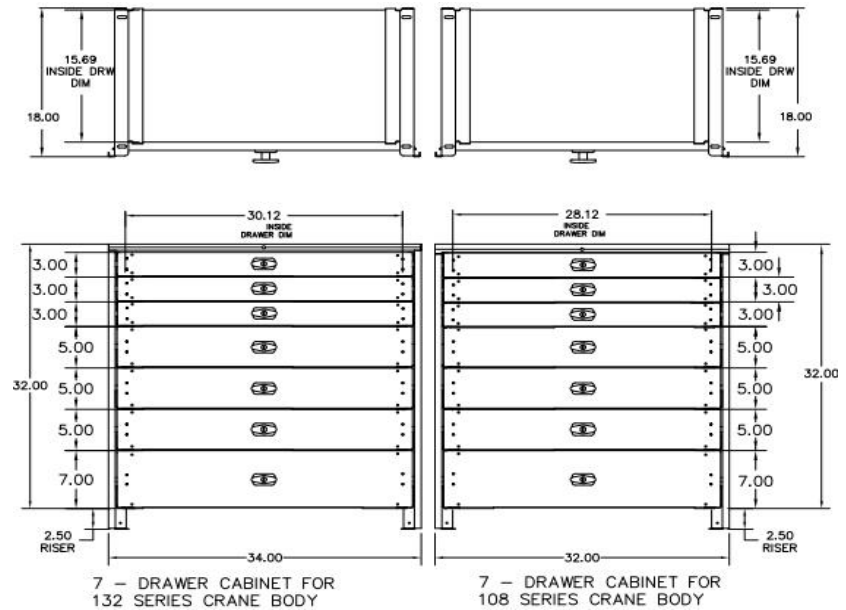

### CRANE BODY SHELVING PACKAGE - C

CRANE BODY SHELVING PACKAGE - C COMES INSTALLED ONLY IN CRANE BODIES. PACKAGE INCLUDES: BOTTLE GAS RETAINER (MOUNTED TO FRONT WALL), 2 COMBINATION HOOKS AND COMPARTMENT VENTS IN DLR AND DLHR MODELS OR 2 ADJUSTABLE DIVIDER SHELVES WITH 4 DIVIDERS EA. IN DL MODELS. CRANE BODY 7-DRAWER CABINET INSTALLED IN STREET SIDE FRONT VERTICAL COMPARTMENT. 2 ADJUSTABLE DIVIDER SHELVES WITH 4 DIVIDERS EA. IN SECOND FRONT VERTICAL COMPARTMENTS OF 132 SERIES BODIES. 1 ADJUSTABLE DIVIDER SHELF WITH 8 DIVIDERS EA. INSTALLED IN CURBSIDE HORIZONTAL COMPARTMENT AND 1 18 DRAWER CABINET WITH BOOK RACK (2 SLOT FOR 108 SERIES OR 3 SLOT FOR 132 SERIES) INSTALLED IN STREET SIDE HORIZONTAL COMPARTMENT. 2 ADJUSTABLE DIVIDER SHELVES WITH 4 DIVIDERS EA. INSTALLED IN THE STREET SIDE REAR COMPARTMENT. SEE PACKAGE WEIGHTS BELOW. APPLICABLE TO CRANE BODIES ONLY.

132 SERIES

108 SERIES

77005841	INSTALLED, PACKAGE C IN 6108DL-38 BODY (475 LBS)	
77005858	INSTALLED, PACKAGE C IN 6108DLR-38 BODY (485 LBS)	
77005866	INSTALLED, PACKAGE C IN 6132DL-38 BODY (519 LBS)	
77005874	INSTALLED, PACKAGE C IN 6132DLR-38 BODY (529 LBS)	
77005882	INSTALLED, PACKAGE C IN 6132DLHR-60 BODY (529 LBS)	
<b>Option No.</b>	<b>APPLICATION</b>	<b>PRICE</b>

### CRANE BODY 7 - DRAWER CABINET

HEAVY DUTY 7 DRAWER CABINET IS PAINTED WHITE AND HAS 3 DRAWERS 3" DEEP, 3 DRAWERS 5" DEEP AND 1 DRAWER 7" DEEP ON FULL EXTENSION SLIDES. ALL DRAWERS AND TOP TRAY ARE 16 GA. STEEL AND ARE RATED FOR 250 LBS EACH (1200 LBS TOTAL FOR CABINET) AND INCLUDE 4 DROP IN DIVIDERS PER DRAWER. EACH DRAWER HAS TWO LATCH BOLTS AND CENTER RELEASE FOR ONE HAND OPERATION. DRAWER DIMENSIONS FOR 132 AND 108 CRANE BODIES ARE SHOWN BELOW. SIDE PANELS AND RISERS ARE 12 GA. STEEL INSTALLED CABINETS ARE IN STREET SIDE FRONT VERTICAL COMPARTMENT. WEIGHT OF 132 SERIES CABINET IS 271 LBS AND WEIGHT OF 108 SERIES CABINET IS 262 LBS. APPLICABLE TO CRANE BODIES (22" DEEP COMPARTMENT) ONLY.