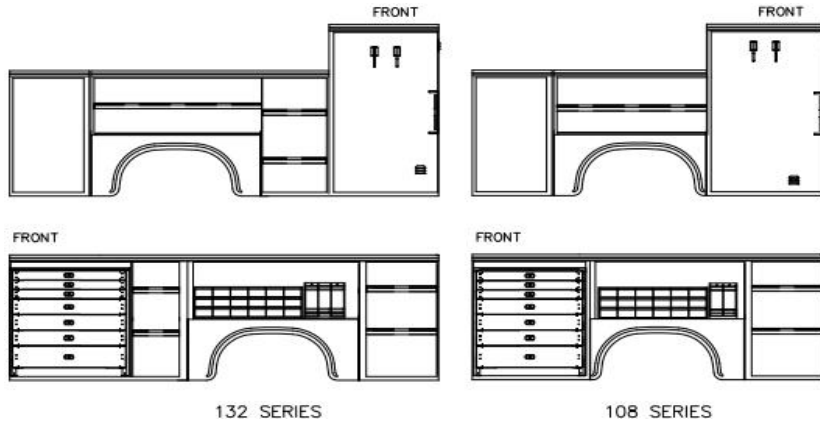

## SERVICE BODY OPTION

### CRANE BODY SHELVING PACKAGE - C

CRANE BODY SHELVING PACKAGE - C COMES INSTALLED ONLY IN CRANE BODIES. PACKAGE INCLUDES: BOTTLE GAS RETAINER (MOUNTED TO FRONT WALL), 2 COMBINATION HOOKS AND COMPARTMENT VENTS IN DLR AND DLHR MODELS OR 2 ADJUSTABLE DIVIDER SHELVES WITH 4 DIVIDERS EA. IN DL MODELS. CRANE BODY 7-DRAWER CABINET INSTALLED IN STREET SIDE FRONT VERTICAL COMPARTMENT. 2 ADJUSTABLE DIVIDER SHELVES WITH 4 DIVIDERS EA. IN SECOND FRONT VERTICAL COMPARTMENTS OF 132 SERIES BODIES. 1 ADJUSTABLE DIVIDER SHELF WITH 8 DIVIDERS EA. INSTALLED IN CURBSIDE HORIZONTAL COMPARTMENT AND 1 18 DRAWER CABINET WITH BOOK RACK (2 SLOT FOR 108 SERIES OR 3 SLOT FOR 132 SERIES) INSTALLED IN STREET SIDE HORIZONTAL COMPARTMENT. 2 ADJUSTABLE DIVIDER SHELVES WITH 4 DIVIDERS EA. INSTALLED IN THE STREET SIDE REAR COMPARTMENT. SEE PACKAGE WEIGHTS BELOW. APPLICABLE TO CRANE BODIES ONLY.

132 SERIES

108 SERIES

77005841	INSTALLED, PACKAGE C IN 6108DL-38 BODY (475 LBS)	
77005858	INSTALLED, PACKAGE C IN 6108DLR-38 BODY (485 LBS)	
77005866	INSTALLED, PACKAGE C IN 6132DL-38 BODY (519 LBS)	
77005874	INSTALLED, PACKAGE C IN 6132DLR-38 BODY (529 LBS)	
77005882	INSTALLED, PACKAGE C IN 6132DLHR-60 BODY (529 LBS)	
<b>Option No.</b>	<b>APPLICATION</b>	<b>PRICE</b>

### CRANE BODY 7 - DRAWER CABINET

HEAVY DUTY 7 DRAWER CABINET IS PAINTED WHITE AND HAS 3 DRAWERS 3" DEEP, 3 DRAWERS 5" DEEP AND 1 DRAWER 7" DEEP ON FULL EXTENSION SLIDES. ALL DRAWERS AND TOP TRAY ARE 16 GA. STEEL AND ARE RATED FOR 250 LBS EACH (1200 LBS TOTAL FOR CABINET) AND INCLUDE 4 DROP IN DIVIDERS PER DRAWER. EACH DRAWER HAS TWO LATCH BOLTS AND CENTER RELEASE FOR ONE HAND OPERATION. DRAWER DIMENSIONS FOR 132 AND 108 CRANE BODIES ARE SHOWN BELOW. SIDE PANELS AND RISERS ARE 12 GA. STEEL INSTALLED CABINETS ARE IN STREET SIDE FRONT VERTICAL COMPARTMENT. WEIGHT OF 132 SERIES CABINET IS 271 LBS AND WEIGHT OF 108 SERIES CABINET IS 262 LBS. APPLICABLE TO CRANE BODIES (22" DEEP COMPARTMENT) ONLY.