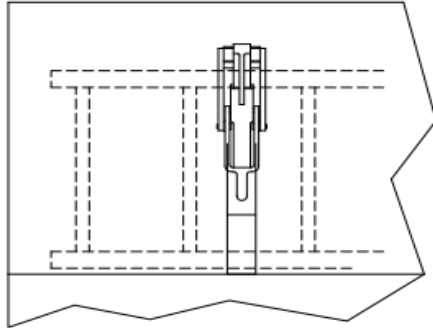

SERVICE BODY OPTION

SIDE LADDER RACKS FOR KUV, KC & CANOPY ROOF

SPRING OVER CENTER CLAMP TYPE LADDER RACKS WITH PADLOCK TAB FOR THE SIDE OF CANOPY ROOF. TWO PRIME PAINTED LADDER RACKS ARE SHIPPED LOOSE IN A KIT WHICH INCLUDES TWO J-SHAPED LADDER BRACKETS, MOUNTING HARDWARE AND INSTALLATION INSTRUCTIONS. WEIGHT OF LADDER RACKS IS 24 LBS. AVAILABLE LOOSE ONLY FOR ALL CANOPY ROOF MODELS.

SIDE VIEW
SQUARE CANOPY ROOF

6.00
END VIEW
TAPERED (CT, KC, KUV) CANOPY ROOF

FITS LADDERS UP TO
5-1/2" DEEP

5-1/2" MAX.
LADDER RACK CLAMP
LADDER BRACKET
END VIEW
SQUARE (CR) CANOPY ROOF

20062253	LOOSE, SIDE LADDER RACK FOR KUV, KC & CANOPY ROOF	
Option No.	APPLICATION	PRICE

DOMELIGHT IN CANOPY ROOF

12 VOLT DOME LIGHT MOUNTS TO THE CEILING OF CANOPY ROOF WITH TWO #6 SCREWS. AVAILABLE INSTALLED ON ALL CANOPY ROOF MODELS OR AS A LOOSE KIT FOR FIELD INSTALLATION. THIS LIGHT HAS NO INTERNAL SWITCH, OPTIONAL SWITCH KIT AVAILABLE SEPARATELY. THIS OPTION IS NOT APPLICABLE TO KC AND KUV SERIES BODIES.