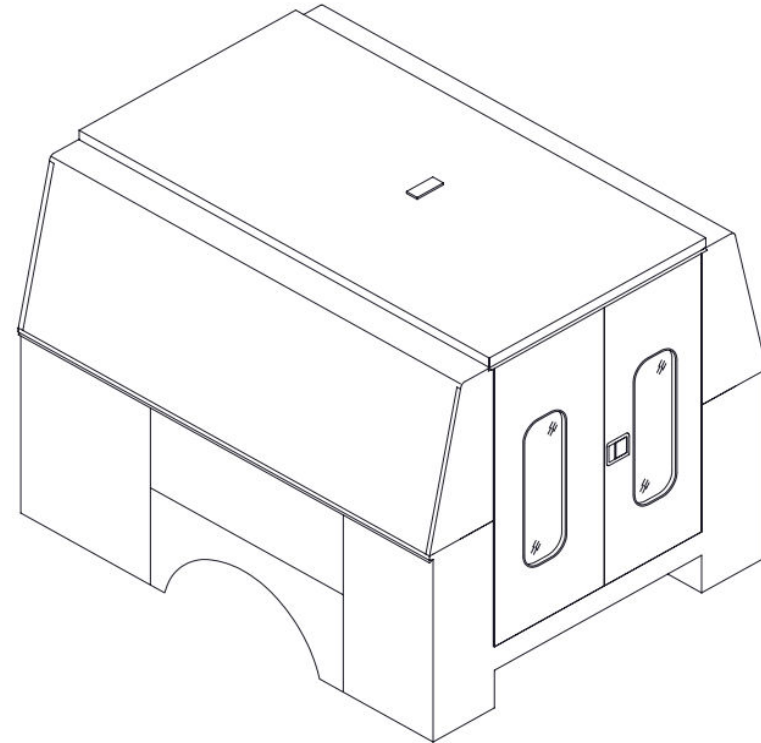

SERVICE BODY OPTION

SIDE LADDER RACKS FOR KUV, KC & CANOPY ROOF

SPRING OVER CENTER CLAMP TYPE LADDER RACKS WITH PADLOCK TAB FOR THE SIDE OF CANOPY ROOF. TWO PRIME PAINTED LADDER RACKS ARE SHIPPED LOOSE IN A KIT WHICH INCLUDES TWO J-SHAPED LADDER BRACKETS, MOUNTING HARDWARE AND INSTALLATION INSTRUCTIONS. WEIGHT OF LADDER RACKS IS 24 LBS. AVAILABLE LOOSE ONLY FOR ALL CANOPY ROOF MODELS.

SIDE VIEW
SQUARE CANOPY ROOF

6.00
END VIEW
TAPERED (CT, KC, KUV) CANOPY ROOF

FITS LADDERS UP TO
5-1/2" DEEP

5-1/2" MAX.
LADDER RACK CLAMP
LADDER BRACKET
END VIEW
SQUARE (CR) CANOPY ROOF

20062253	LOOSE, SIDE LADDER RACK FOR KUV, KC & CANOPY ROOF	
Option No.	APPLICATION	PRICE

DOMELIGHT IN CANOPY ROOF

12 VOLT DOME LIGHT MOUNTS TO THE CEILING OF CANOPY ROOF WITH TWO #6 SCREWS. AVAILABLE INSTALLED ON ALL CANOPY ROOF MODELS OR AS A LOOSE KIT FOR FIELD INSTALLATION. THIS LIGHT HAS NO INTERNAL SWITCH, OPTIONAL SWITCH KIT AVAILABLE SEPARATELY. THIS OPTION IS NOT APPLICABLE TO KC AND KUV SERIES BODIES.