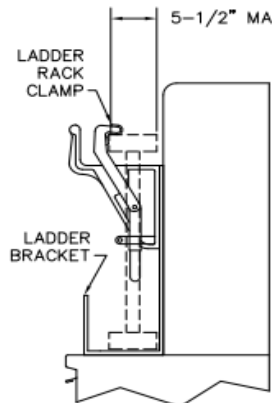

SERVICE BODY OPTION

SIDE LADDER RACKS FOR KUV, KC & CANOPY ROOF

SPRING OVER CENTER CLAMP TYPE LADDER RACKS WITH PADLOCK TAB FOR THE SIDE OF CANOPY ROOF. TWO PRIME PAINTED LADDER RACKS ARE SHIPPED LOOSE IN A KIT WHICH INCLUDES TWO J-SHAPED LADDER BRACKETS, MOUNTING HARDWARE AND INSTALLATION INSTRUCTIONS. WEIGHT OF LADDER RACKS IS 24 LBS. AVAILABLE LOOSE ONLY FOR ALL CANOPY ROOF MODELS.

SIDE VIEW
SQUARE CANOPY ROOF

6.00
END VIEW
TAPERED (CT, KC, KUV) CANOPY ROOF

FITS LADDERS UP TO
5-1/2" DEEP

5-1/2" MAX.
LADDER RACK CLAMP
LADDER BRACKET
END VIEW
SQUARE (CR) CANOPY ROOF

20062253	LOOSE, SIDE LADDER RACK FOR KUV, KC & CANOPY ROOF	
Option No.	APPLICATION	PRICE

DOMELIGHT IN CANOPY ROOF

12 VOLT DOME LIGHT MOUNTS TO THE CEILING OF CANOPY ROOF WITH TWO #6 SCREWS. AVAILABLE INSTALLED ON ALL CANOPY ROOF MODELS OR AS A LOOSE KIT FOR FIELD INSTALLATION. THIS LIGHT HAS NO INTERNAL SWITCH, OPTIONAL SWITCH KIT AVAILABLE SEPARATELY. THIS OPTION IS NOT APPLICABLE TO KC AND KUV SERIES BODIES.