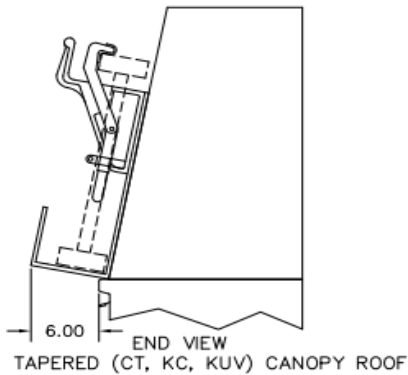

SERVICE BODY OPTION

SIDE LADDER RACKS FOR KUV, KC & CANOPY ROOF

SPRING OVER CENTER CLAMP TYPE LADDER RACKS WITH PADLOCK TAB FOR THE SIDE OF CANOPY ROOF. TWO PRIME PAINTED LADDER RACKS ARE SHIPPED LOOSE IN A KIT WHICH INCLUDES TWO J-SHAPED LADDER BRACKETS, MOUNTING HARDWARE AND INSTALLATION INSTRUCTIONS. WEIGHT OF LADDER RACKS IS 24 LBS. AVAILABLE LOOSE ONLY FOR ALL CANOPY ROOF MODELS.

SIDE VIEW
SQUARE CANOPY ROOF

6.00
END VIEW
TAPERED (CT, KC, KUV) CANOPY ROOF

FITS LADDERS UP TO
5-1/2" DEEP

5-1/2" MAX.
LADDER RACK CLAMP
LADDER BRACKET
END VIEW
SQUARE (CR) CANOPY ROOF

20062253	LOOSE, SIDE LADDER RACK FOR KUV, KC & CANOPY ROOF	
Option No.	APPLICATION	PRICE

DOMELIGHT IN CANOPY ROOF

12 VOLT DOME LIGHT MOUNTS TO THE CEILING OF CANOPY ROOF WITH TWO #6 SCREWS. AVAILABLE INSTALLED ON ALL CANOPY ROOF MODELS OR AS A LOOSE KIT FOR FIELD INSTALLATION. THIS LIGHT HAS NO INTERNAL SWITCH, OPTIONAL SWITCH KIT AVAILABLE SEPARATELY. THIS OPTION IS NOT APPLICABLE TO KC AND KUV SERIES BODIES.