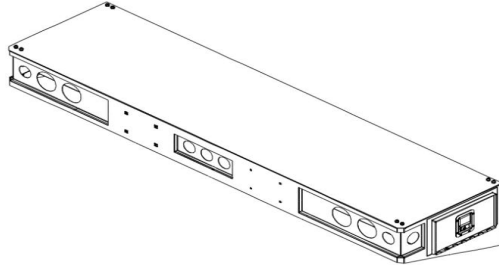

SERVICE BODY OPTION

MODULAR TAILSHELF

MODULAR TAILSHELF TO PROVIDE AN EXTENDED WORK SURFACE AT FLOOR LEVEL.
MODULAR TAILSHELVES FOR USE WITH SERVICE BODIES ARE CONSTRUCTED FROM 11GA GALVANEAL AND 1/8" TREADPLATE. TAILSHELVES ARE AVAILABLE LOOSE ONLY IN PRIME PAINT. DIMENSIONS AND WEIGHTS ARE SHOWN BELOW. AVAILABLE FOR USE WITH ALL 89" AND 94" WIDE BODIES WITH THE FOLLOWING EXCEPTIONS:
- ALL KUV & KC SERIES BODIES
- ALL CRANE BODIES

DIMENSIONS & WEIGHTS

OPTION NO.	DEPTH	WIDTH	HEIGHT AT REAR OF BODY	WEIGHT (LBS)
TS-1294 **	12"	94"	16"	98
TS-1894	18"	94"	16"	186
TS-2494	24"	94"	16"	226
TS-3094	30"	94"	16"	266
TS-3694	36"	94"	16"	307
TS-1289 **	12"	89"	16"	93
TS-1889	18"	89"	16"	177
TS-2489	24"	89"	16"	215
TS-3089	30"	89"	16"	254
TS-3689	36"	89"	16"	293

** 12" TAILSHELVES ARE STANDARD WITH BLANK END PANELS WITH NO OPTIONS FOR ACCESS DOORS OR WHEEL CHOCK HOLDERS. STANDARD PRICING INCLUDES SIDE ACCESS DOORS, SIDE AND CENTER LIGHT HOLE PANELS, AND QUICK MOUNT KIT (STANDARD BODY MOUNTING KIT WILL NEED TO BE DELETED).