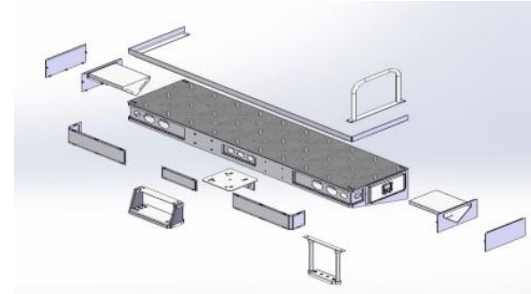

SERVICE BODY OPTION

MODULAR TAILSHELF

MODULAR TAILSHELF TO PROVIDE AN EXTENDED WORK SURFACE AT FLOOR LEVEL.
MODULAR TAILSHELVES FOR USE WITH SERVICE BODIES ARE CONSTRUCTED FROM 11GA GALVANEAL AND 1/8" TREADPLATE. TAILSHELVES ARE AVAILABLE LOOSE ONLY IN PRIME PAINT. DIMENSIONS AND WEIGHTS ARE SHOWN BELOW. AVAILABLE FOR USE WITH ALL 89" AND 94" WIDE BODIES WITH THE FOLLOWING EXCEPTIONS:
- ALL KUV & KC SERIES BODIES
- ALL CRANE BODIES

DIMENSIONS & WEIGHTS

OPTION NO.	DEPTH	WIDTH	HEIGHT AT REAR OF BODY	WEIGHT (LBS)
TS-1294 **	12"	94"	16"	98
TS-1894	18"	94"	16"	186
TS-2494	24"	94"	16"	226
TS-3094	30"	94"	16"	266
TS-3694	36"	94"	16"	307
TS-1289 **	12"	89"	16"	93
TS-1889	18"	89"	16"	177
TS-2489	24"	89"	16"	215
TS-3089	30"	89"	16"	254
TS-3689	36"	89"	16"	293

** 12" TAILSHELVES ARE STANDARD WITH BLANK END PANELS WITH NO OPTIONS FOR ACCESS DOORS OR WHEEL CHOCK HOLDERS. STANDARD PRICING INCLUDES SIDE ACCESS DOORS, SIDE AND CENTER LIGHT HOLE PANELS, AND QUICK MOUNT KIT (STANDARD BODY MOUNTING KIT WILL NEED TO BE DELETED).

MODULAR TAILSHELF OPTIONS

MODULAR TAILSHELVES ARE DESIGNED TO HAVE INTERCHANGABLE SIDE AND END PANELS (FACTORY INSTALLED). ALL UNITS HAVE PRE-DRILLED HOLES FOR SEVERAL BOLT-ON OPTIONS (LOOSE).

FACTORY INSTALLED OPTIONS