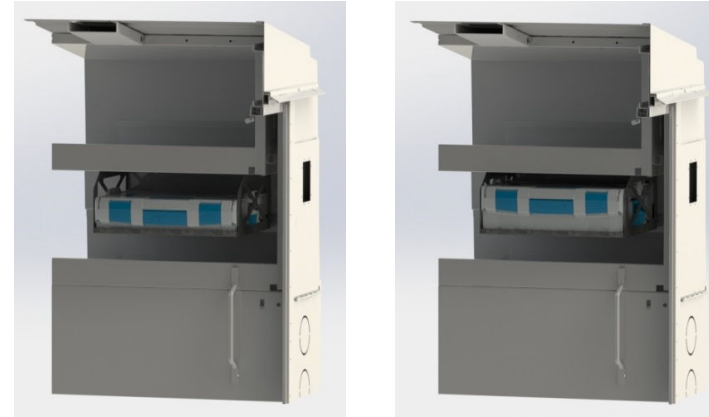

**SERVICE BODY OPTION**

**TRANSMITTER - ELECTRIC DOOR LOCKS**

OPTIONAL KEYLESS REMOTE TRANSMITTERS FOR OPERATING THE ELECTRIC DOOR LOCKS ON SERVICE BODIES AND KUV BODIES. THE SYSTEM IS CAPABLE OF LEARNING FOUR TRANSMITTER CODES ALLOWING ADDITIONAL TRANSMITTERS TO BE USED AS DESIRED. TWO TRANSMITTERS ARE PROVIDED WITH THE ELECTRIC DOOR LOCK OPTION. A BATTERY IS INCLUDED WITH ALL TRANSMITTERS.

GRAY TRANSMITTER IS USED WITH CONTROL MODULE HAVING ATTACHED ANTENNA, PROGRAMMING BUTTON, AND RED LED LIGHT ON THE SIDE. BLACK TRANSMITTER IS USED WITH CONTROL MODULE HAVING SEALED CASE WITH BLACK AND GRAY CONNECTOR PLUG SOCKETS.

**ENCLOSED BODY UNDER-SHELF L-BOXX & S-BOXX KIT**

THESE UNDER-SHELF KITS ALLOW THE MOUNTING OF AN L-BOXX OR 3 S-BOXXES IN ANY ENCLOSED BODY (CR, KUV OR KUVcc). EACH KIT ENCLUDES MOUNTING BRACKET, 102 L-BOXX, OR 136 L-BOXX, OR 3-DEPTH 04 S-BOXXES, AND RIVETS FOR MOUNTING.