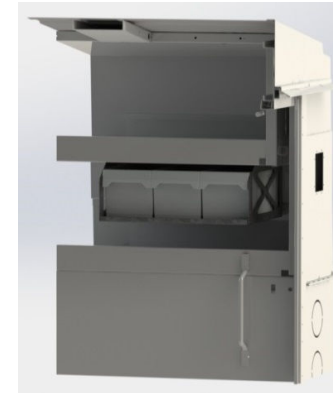

**SERVICE BODY OPTION**

**TRANSMITTER - ELECTRIC DOOR LOCKS**

OPTIONAL KEYLESS REMOTE TRANSMITTERS FOR OPERATING THE ELECTRIC DOOR LOCKS ON SERVICE BODIES AND KUV BODIES. THE SYSTEM IS CAPABLE OF LEARNING FOUR TRANSMITTER CODES ALLOWING ADDITIONAL TRANSMITTERS TO BE USED AS DESIRED. TWO TRANSMITTERS ARE PROVIDED WITH THE ELECTRIC DOOR LOCK OPTION. A BATTERY IS INCLUDED WITH ALL TRANSMITTERS.

GRAY TRANSMITTER IS USED WITH CONTROL MODULE HAVING ATTACHED ANTENNA, PROGRAMMING BUTTON, AND RED LED LIGHT ON THE SIDE. BLACK TRANSMITTER IS USED WITH CONTROL MODULE HAVING SEALED CASE WITH BLACK AND GRAY CONNECTOR PLUG SOCKETS.

**ENCLOSED BODY UNDER-SHELF L-BOXX & S-BOXX KIT**

THESE UNDER-SHELF KITS ALLOW THE MOUNTING OF AN L-BOXX OR 3 S-BOXXES IN ANY ENCLOSED BODY (CR, KUV OR KUVcc). EACH KIT ENCLUDES MOUNTING BRACKET, 102 L-BOXX, OR 136 L-BOXX, OR 3-DEPTH 04 S-BOXXES, AND RIVETS FOR MOUNTING.