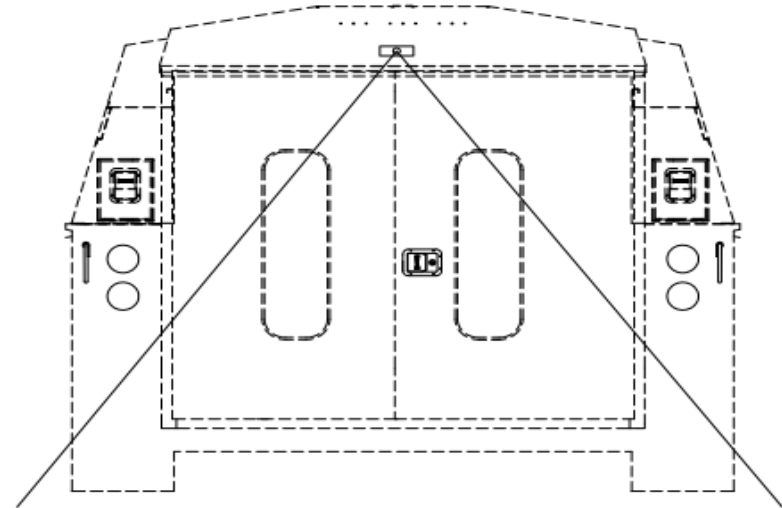

SERVICE BODY OPTION

REAR DOORS WITH NO GLASS FOR KUV & KC SERIES

REAR DOORS INSTALLED WITH NO GLASS IN LIEU OF STANDARD DOORS WITH GLASS. DOORS ARE DOUBLE PANEL GALVANNEAL STEEL WITH HAT SECTION REINFORCEMENT AND 2 POINT SLAM LATCHES

77009546	REAR DOORS WITH NO GLASS	
Option No.	APPLICATION	PRICE

KUV & KC REAR VISION CAMERA

REAR VISION CAMERA KIT FOR USE ON KUV & KC MODELS. KIT INCLUDES CAMERA, MOUNTING BRACKETS, CAMERA GUARD, MONITOR, VIDEO CABLE, POWER CABLE, MOUNTING HARDWARE AND INSTALLATION INSTRUCTIONS. THE COLOR MONITOR IS A 7 INCH DIAGONAL LCD FLAT PANEL DISPLAY. WEIGHT IS 5 LBS. AVAILABLE LOOSE ONLY FOR ALL KUV & KC SERIES BODIES.