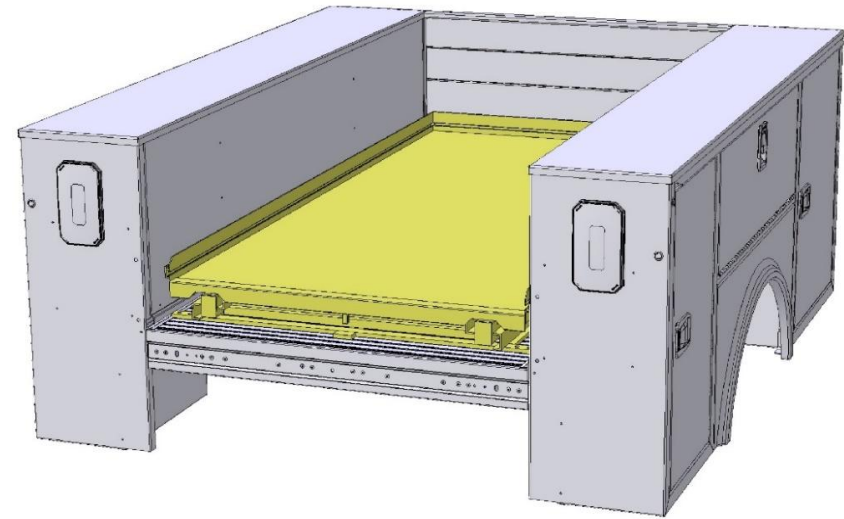

SERVICE BODY OPTION

CARGO TIE - DOWN

HEAVY- DUTY (SEE RATING BELOW) TIE-DOWNS. STANDARD OPTION NUMBERS INCLUDE EITHER 4 TIE-DOWNS OR 6 TIE-DOWNS FACTORY INSTALLED.

TIE-DOWNS ARE RATED TO 2,000 LB WORKING LOAD.

AVAILABLE INSTALLED ON ALL BODIES WITH FOLLOWING EXCEPTIONS:

- TRANSVERSE COMPARTMENT BODIES
- 6 TIE-DOWNS NOT AVAILABLE ON 82" AND 84" BODIES

THIS OPTION IS NOT COMPATIBLE WITH:

- SERVICE BODY CARGO SLIDES
- NITROGEN BOTTLE RACK IN CARGO AREA

77012430	INSTALLED, SET OF FOUR	
77012440	INSTALLED, SET OF SIX	
Option No.	APPLICATION	PRICE

SERVICE BODY CARGO SLIDES

CG2200HD	2200 lb Capacity, Reinforced PowderCoated Steel Frame, 70% Extension, 10 Full Complement Bearings, Pre-Assembled Easy Install, 4" Side Rails with 8" HighSide Extensions Included, T-Slot and 4 Infinitely Adjustable Tie-Downs, 3/4" Plywood Deck
CG2200XL	2200 lb Capacity, Heavy Gauge PowderCoated Steel Frame, 100% Extension, 22 Full Complement Bearings, Pre-Assembled Easy Install, 4" Side Rails with 8" HighSide Extensions Included, Integrated Full Perimeter Tie-Down Tracks and 4 Infinitely Adjustable Eyebolt Tie-Downs, Laminated 3/4" Plywood Deck