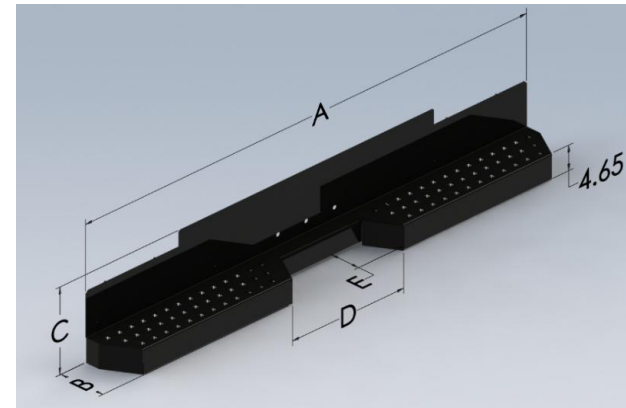

RECESS BUMPER WITH KNAP-LINER

RECESS BUMPERS ARE OFFERED IN GALVA GRIP MATERIAL. BUMPERS ARE COATED WITH BLACK KNAP LINER. GALVA GRIP IS MADE FROM HEAVY DUTY GALVANEAL WITH 'GRIP TREAD' ON THE STEP SURFACE. GALVANNEAL PROVIDES SUPERIOR CORROSION RESISTANCE AND ENHANCED PAINT ADHESION. THE 'GRIP TREAD' EXPELS MUD AND PROVIDES SUPERIOR SLIP RESISTANCE. KNAP LINER IS A DURABLE BLACK SPRAY ON COMPOSITE LINER

Galva Grip