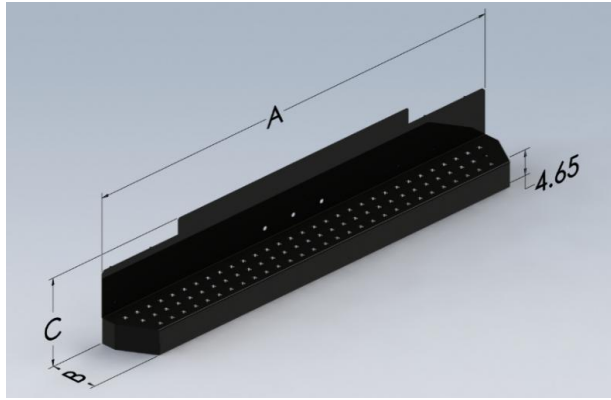

**SERVICE BODY OPTION**

**GALVA-GRIP BUMPERS WITH KNAP-LINER**

STRAIGHT BUMPERS ARE OFFERED IN GALVA GRIP MATERIAL. BUMPERS ARE COATED WITH BLACK KNAP LINER. GALVA GRIP IS MADE FROM HEAVY DUTY GALVANEAL WITH 'GRIP TREAD' ON THE STEP SURFACE. GALVANNEAL PROVIDES SUPERIOR CORROSION RESISTANCE AND ENHANCED PAINT ADHESION. THE 'GRIP TREAD' EXPELS MUD AND PROVIDES SUPERIOR SLIP RESISTANCE. KNAP LINER IS A DURABLE BLACK SPRAY ON COMPOSITE LINER

Galva Grip

Service Bodies	Width	Option	Wt.	Price
Aluminum Service Body	81.5	27200005	60	
Aluminum Service Body D54	94	20068310	68	
Aluminum Service Body D41	81.5	20068390	60	
Aluminum Service Body D49	89	20068590	65	

DIMENSIONS

Service Bodies	A	B	C
Aluminum Service Body	81.13	8.88	15.98
Aluminum Service Body D54	93.63	8.88	15.98
Aluminum Service Body D41	81.13	8.88	15.98
Aluminum Service Body D49	88.63	8.88	15.98

**RECESS BUMPER WITH KNAP-LINER**