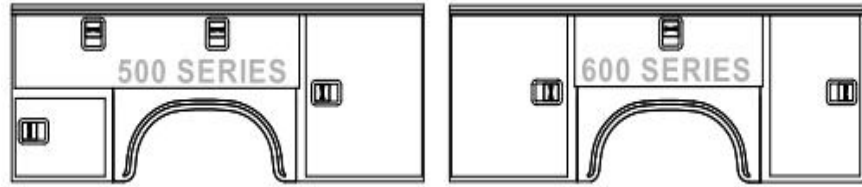

STANDARD ALUMINUM SERVICE BODIES

700 Series has 500 Series configuration on curb side and 600 Series on street side.

Model 700 Series	Model 500 Series	Model 600 Series	Net Price	Dimensions					Net Weight (lbs)
				Body Length (nominal)	Body Height	Body Width	Compartment Depth	Floor Width	
32" CA, Single Wheel - 2019 or later Ford Ranger with pickup box removal only									
		A672LP		73.25"	36"	75.5"	16.25"	43"	337
40" CA, Single Wheel - 2017 or later Ford Extended or Crew Cab with pickup box removal only									
A782	A582	A682		83.25"	40"	81.5"	16.25"	49"	547
A782LP		A682LP			36"				520
A782F		A682F			37.25"				621
A782F40		A682F40			41.25"				648
42" CA, Single Wheel - 2011 or later GM Ext or Crew Cab w/ pickup box removal only (NOT COMPATIBLE WITH GM 1500 CHASSIS)									
A784	A584	A684		85.25"	40"	81.5"	16.25"	49"	558
A784LP		A684LP			36"				531
A784F		A684F			37.25"				633
		A684F40			41.25"				660
56" CA, Single Wheel - GM C/K series, Ford and Ram chassis cab or pickup box removal (NOT COMPATIBLE WITH GM 1500 CHASSIS)									
A798	A598	A698		99.25"	40"	81.5"	16.25"	49"	630
A798LP	A598LP	A698LP			36"				600
A798F	A598F	A698F			37.25"				720
A798F40	A598F40	A698F40			41.25"				750
A798D41	A598D41	A698D41		99.25"	40"	81.5"	20"	41.5"	637
		A698D41LP			36"				608
A798D41F		A698D41F			37.25"				742
56" CA, Dual Wheel - GM C/K series, Ford and Ram with pickup box removal									
A798D54	A598D54	A698D54		99.25"	40"	94"	20"	54"	703
		A698D54LP			36"				671
A798D54F	A598D54F	A698D54F			37.25"				808
		A698D54F40			41.25"				836
60" CA, Single Wheel - Ford and Ram									
A7110	A5110	A6110		109.25"	40"	81.5"	16.25"	49"	681
A7110LP	A5110LP	A6110LP			36"				649
A7110F		A6110F			37.25"				780
		A6110F40			41.25"				812

108" bodies on 56" CA chassis applications are not available. Units are assembled and have prime paint exterior.

See Option Index for Service Bodies for these and other optional mounting kits.

Dual Wheel - Continued on next page.