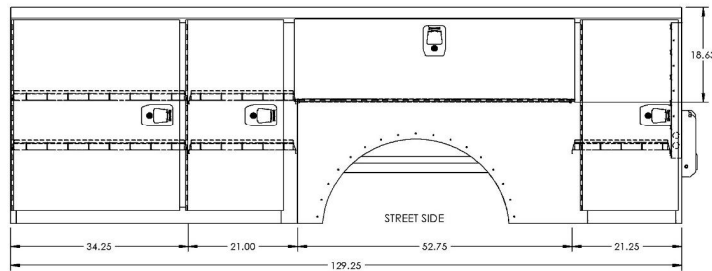

SERVICE BODIES FOR RAM PROMASTER CHASSIS

Model	Net Price	Applicable Models	CA	Dimensions					Net Weight (lbs)
				Body Length (nominal)	Body Width	Comp-Height	Comp. Depth	Floor Width	
6129-RP		2014 AND LATER RAM PROMASTER CAB CHASSIS W/136" WB	81"	129.25"	83"	43"	14.5"	54"	1409

Units are assembled and have prime paint exterior. Interior is finish painted light gray.

Prices include the following:

- Two (2) adjustable divider shelves, street and curb side front vertical compartments (all compartments ahead of horizontal)
- One (1) adjustable divider shelf, street and curb side rear vertical compartments (all compartments behind of horizontal)
- One (1) adjustable divider shelf, curb side horizontal compartment
- Rivetless rotary latches
- Double spring over center door retainers on all vertical doors
- 12" Slammable tailgate
- Light mounting holes for Knapheide proprietary light