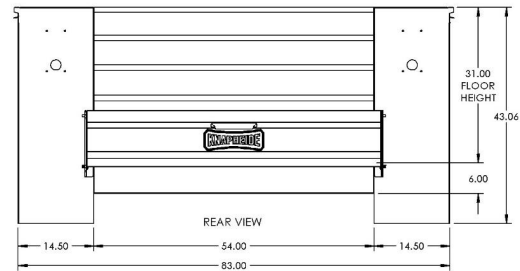

SERVICE BODIES FOR RAM PROMASTER CHASSIS

Model	Net Price	Applicable Models	CA	Dimensions					Net Weight (lbs)
				Body Length (nominal)	Body Width	Comp-Height	Comp. Depth	Floor Width	
6129-RP		2014 AND LATER RAM PROMASTER CAB CHASSIS W/136" WB	81"	129.25"	83"	43"	14.5"	54"	1409

Units are assembled and have prime paint exterior. Interior is finish painted light gray.

Prices include the following:

- Two (2) adjustable divider shelves, street and curb side front vertical compartments (all compartments ahead of horizontal)
- One (1) adjustable divider shelf, street and curb side rear vertical compartments (all compartments behind of horizontal)
- One (1) adjustable divider shelf, curb side horizontal compartment
- Rivetless rotary latches
- Double spring over center door retainers on all vertical doors
- 12" Slammable tailgate
- Light mounting holes for Knapheide proprietary light