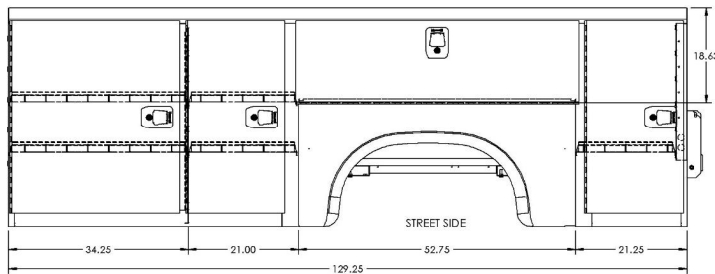

SERVICE BODIES FOR FORD TRANSIT CHASSIS

Model	Net Price	Applicable Models	CA	Dimensions					Net Weight (lbs)
				Body Length (nominal)	Body Width	Comp-Height	Comp. Depth	Floor Width	
6129-FT		2014 AND LATER FORD TRANSIT SRW CAB CHASSIS W/138" WB	82.5"	129.25"	83"	43"	14.5"	54"	1448

Units are assembled and have prime paint exterior. Interior is finish painted light gray.

Prices include the following:

- Two (2) adjustable divider shelves, street and curb side front vertical compartments (all compartments ahead of horizontal)
- One (1) adjustable divider shelf, street and curb side rear vertical compartments (all compartments behind of horizontal)
- One (1) adjustable divider shelf, curb side horizontal compartment
- Rivetless rotary latches
- Double spring over center door retainers on all vertical doors
- 12" Slammable tailgate
- Light mounting holes for Knapheide proprietary light

CHASSIS SPECIFIC INSTALLATION KITS (ORDER SEPARATELY)

Number	Net Price	Description
26116228		Loose, Installation Kit 138" WB Transit 2014 to Present