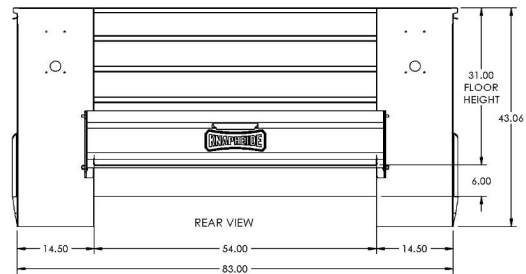

SERVICE BODIES FOR FORD TRANSIT CHASSIS

Model	Net Price	Applicable Models	CA	Dimensions					Net Weight (lbs)
				Body Length (nominal)	Body Width	Comp-Height	Comp. Depth	Floor Width	
6129-FT		2014 AND LATER FORD TRANSIT SRW CAB CHASSIS W/138" WB	82.5"	129.25"	83"	43"	14.5"	54"	1448

Units are assembled and have prime paint exterior. Interior is finish painted light gray.

Prices include the following:

- Two (2) adjustable divider shelves, street and curb side front vertical compartments (all compartments ahead of horizontal)
- One (1) adjustable divider shelf, street and curb side rear vertical compartments (all compartments behind of horizontal)
- One (1) adjustable divider shelf, curb side horizontal compartment
- Rivetless rotary latches
- Double spring over center door retainers on all vertical doors
- 12" Slammable tailgate
- Light mounting holes for Knapheide proprietary light

CHASSIS SPECIFIC INSTALLATION KITS (ORDER SEPARATELY)

Number	Net Price	Description
26116228		Loose, Installation Kit 138" WB Transit 2014 to Present